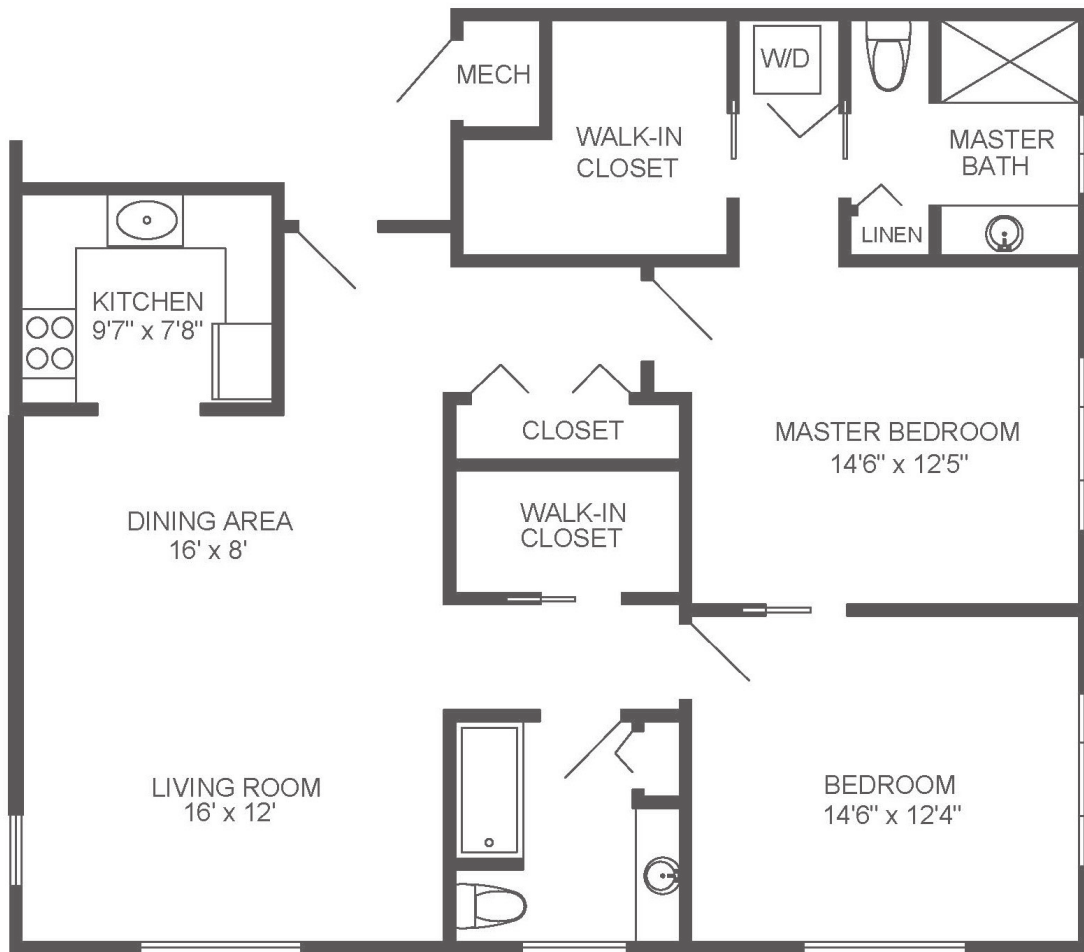

Redbud
Two-Bedroom, Two-Bath w/out porch

1,314 sq. ft.

Dimensions are approximate.

804 Shannondale Way, Maryville, TN 37803 ShannondaleMaryville.org

Covenant Living Communities & Services does not discriminate pursuant to the federal Fair Housing Act.
All faiths and beliefs are welcome.