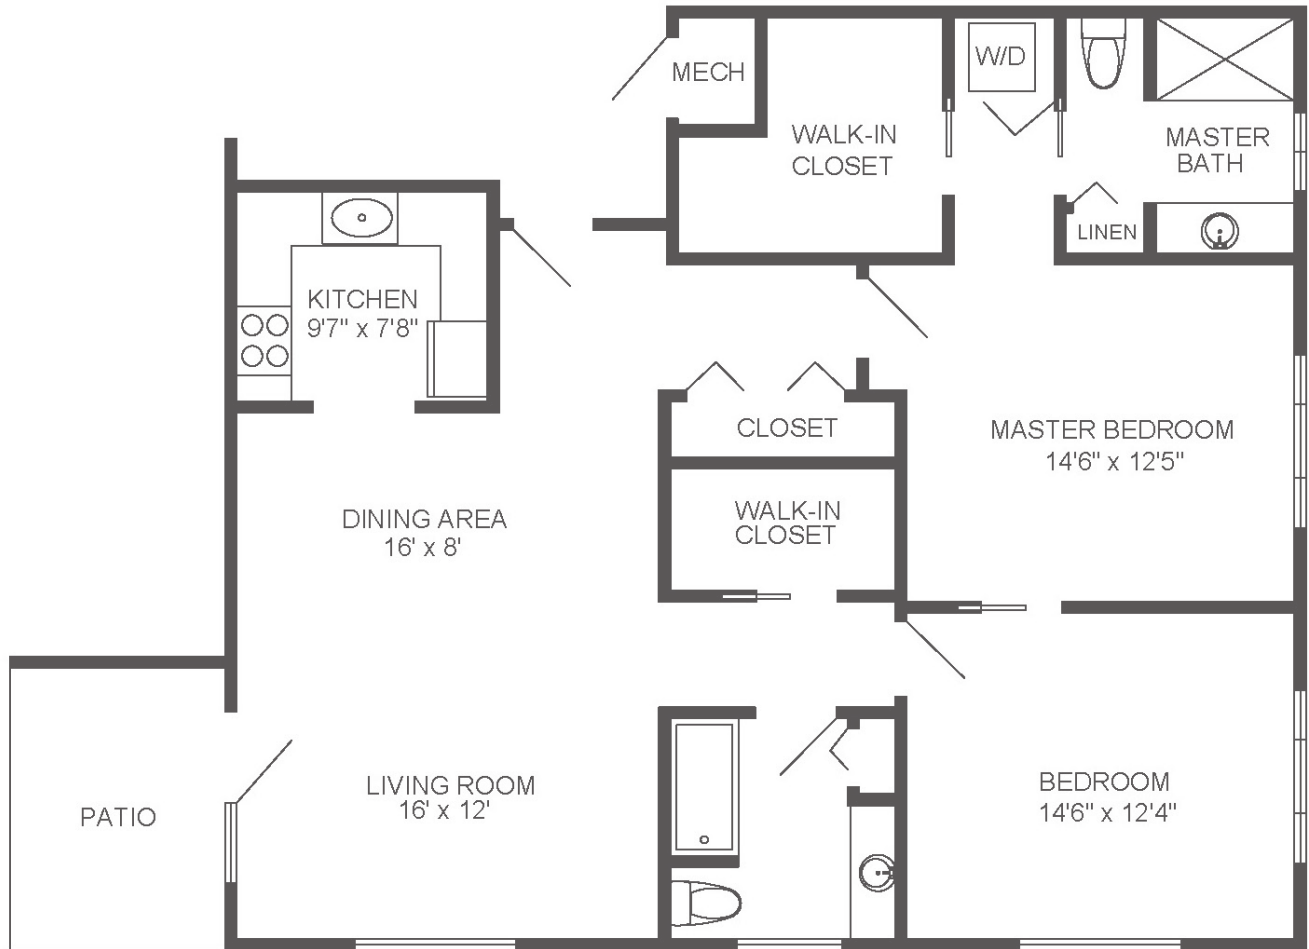

Redbud
Two-Bedroom, Two-Bath w/ porch

1,314 sq. ft.

Dimensions are approximate.

804 Shannondale Way, Maryville, TN 37803 ShannondaleMaryville.org

Covenant Living Communities & Services does not discriminate pursuant to the federal Fair Housing Act.
All faiths and beliefs are welcome.