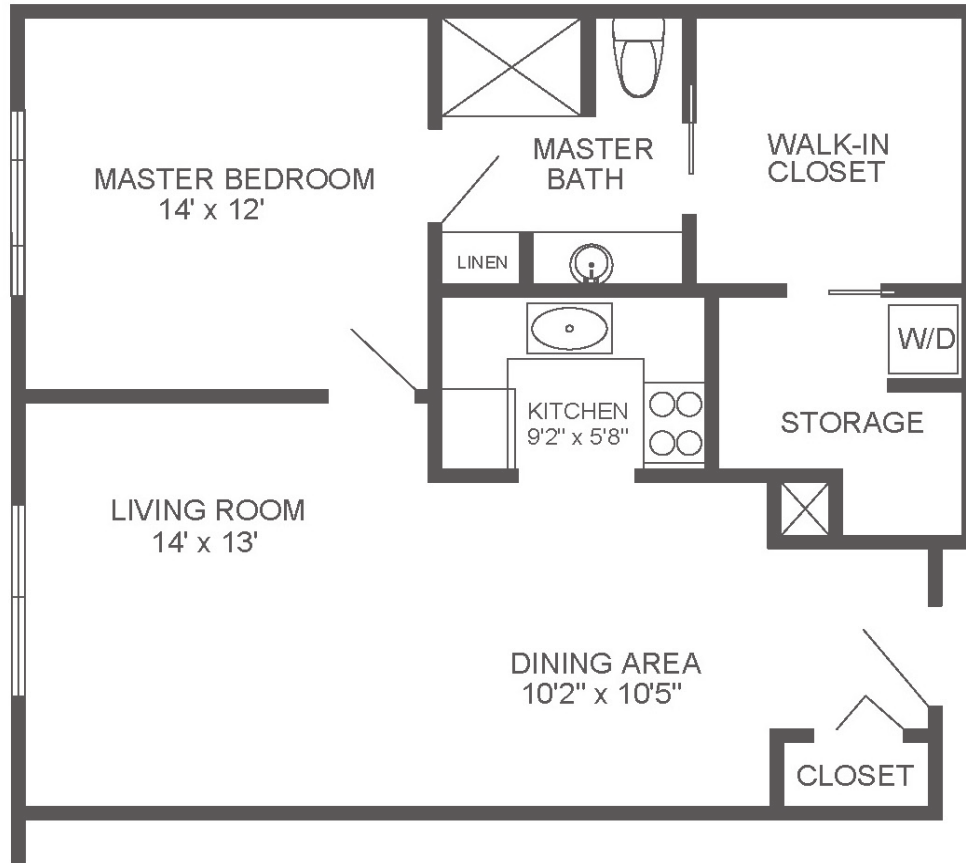

Poplar
One-Bedroom, One-Bath

866 sq. ft.

Dimensions are approximate.

804 Shannondale Way, Maryville, TN 37803 ShannondaleMaryville.org

Covenant Living Communities & Services does not discriminate pursuant to the federal Fair Housing Act.
All faiths and beliefs are welcome.