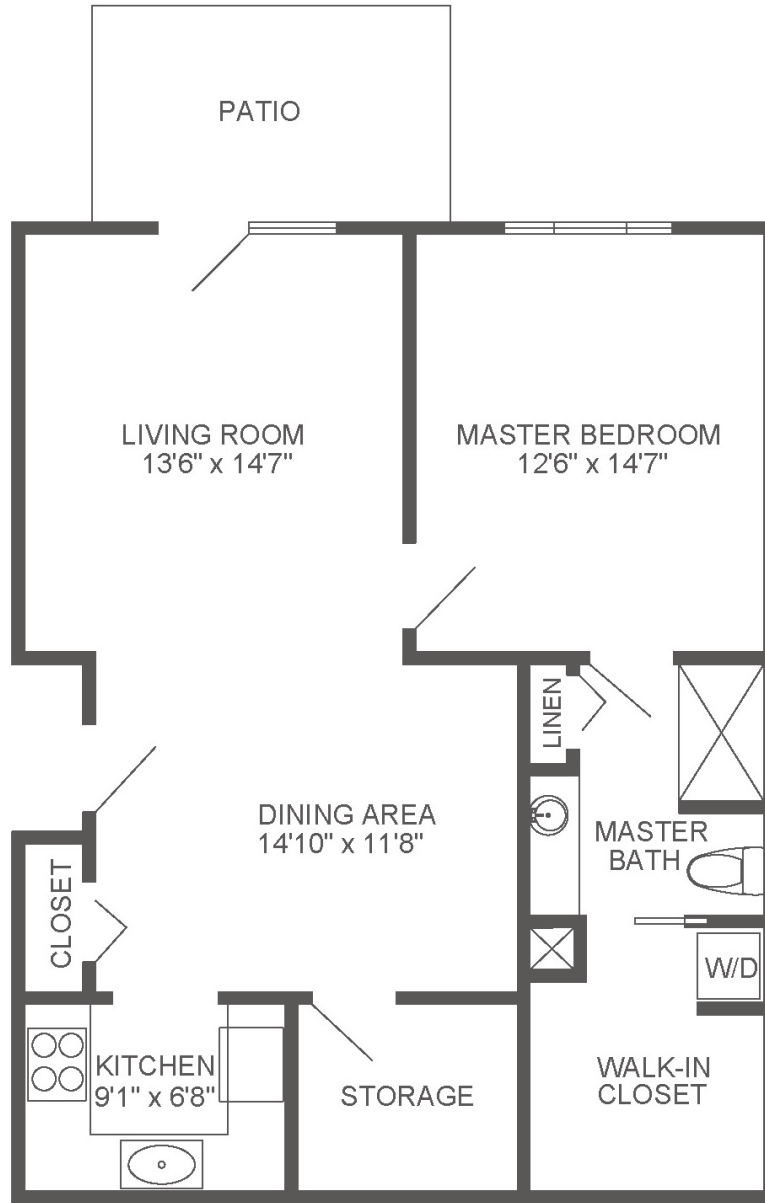

Hemlock
One-Bedroom, One-Bath w/ porch

932 sq. ft.

Dimensions are approximate.

804 Shannondale Way, Maryville, TN 37803 ShannondaleMaryville.org

Covenant Living Communities & Services does not discriminate pursuant to the federal Fair Housing Act.
All faiths and beliefs are welcome.