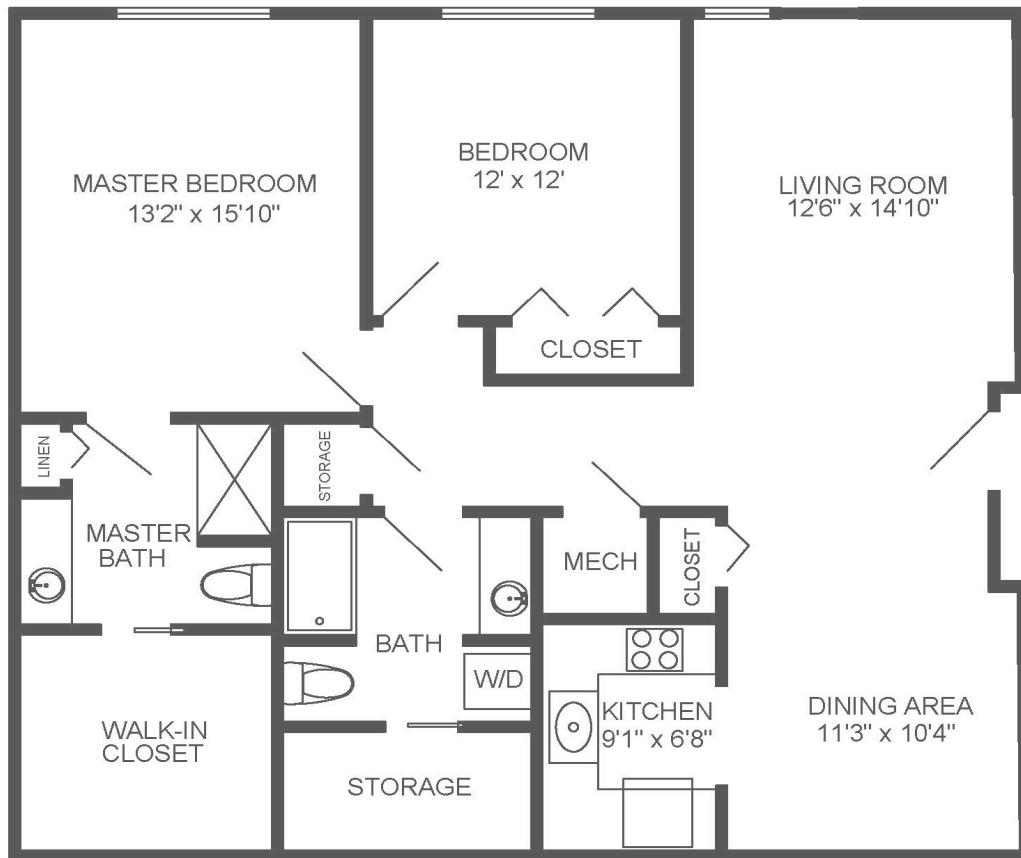

Dogwood
Two-Bedroom, Two-Bath w/out porch

1,353 sq. ft.

Dimensions are approximate.

804 Shannondale Way, Maryville, TN 37803 ShannondaleMaryville.org

Covenant Living Communities & Services does not discriminate pursuant to the federal Fair Housing Act.
All faiths and beliefs are welcome.