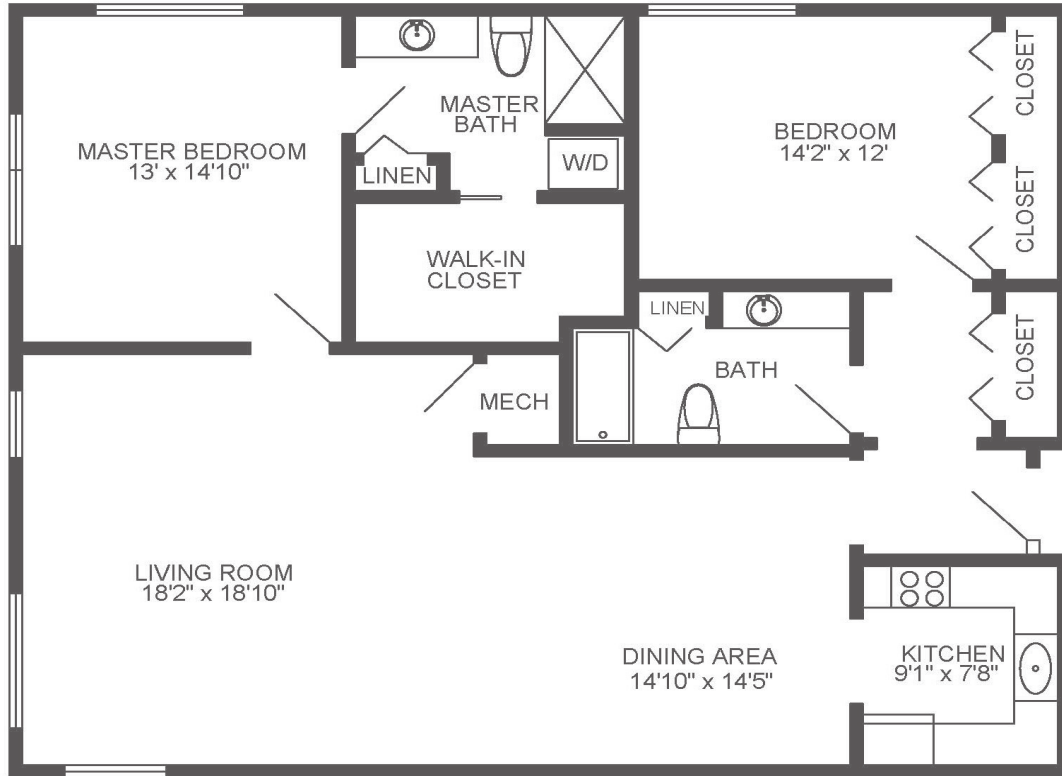

Cedar
Two-Bedroom, Two-Bath w/out porch

1,499 sq. ft.

Dimensions are approximate.

804 Shannondale Way, Maryville, TN 37803 ShannondaleMaryville.org

Covenant Living Communities & Services does not discriminate pursuant to the federal Fair Housing Act.
All faiths and beliefs are welcome.